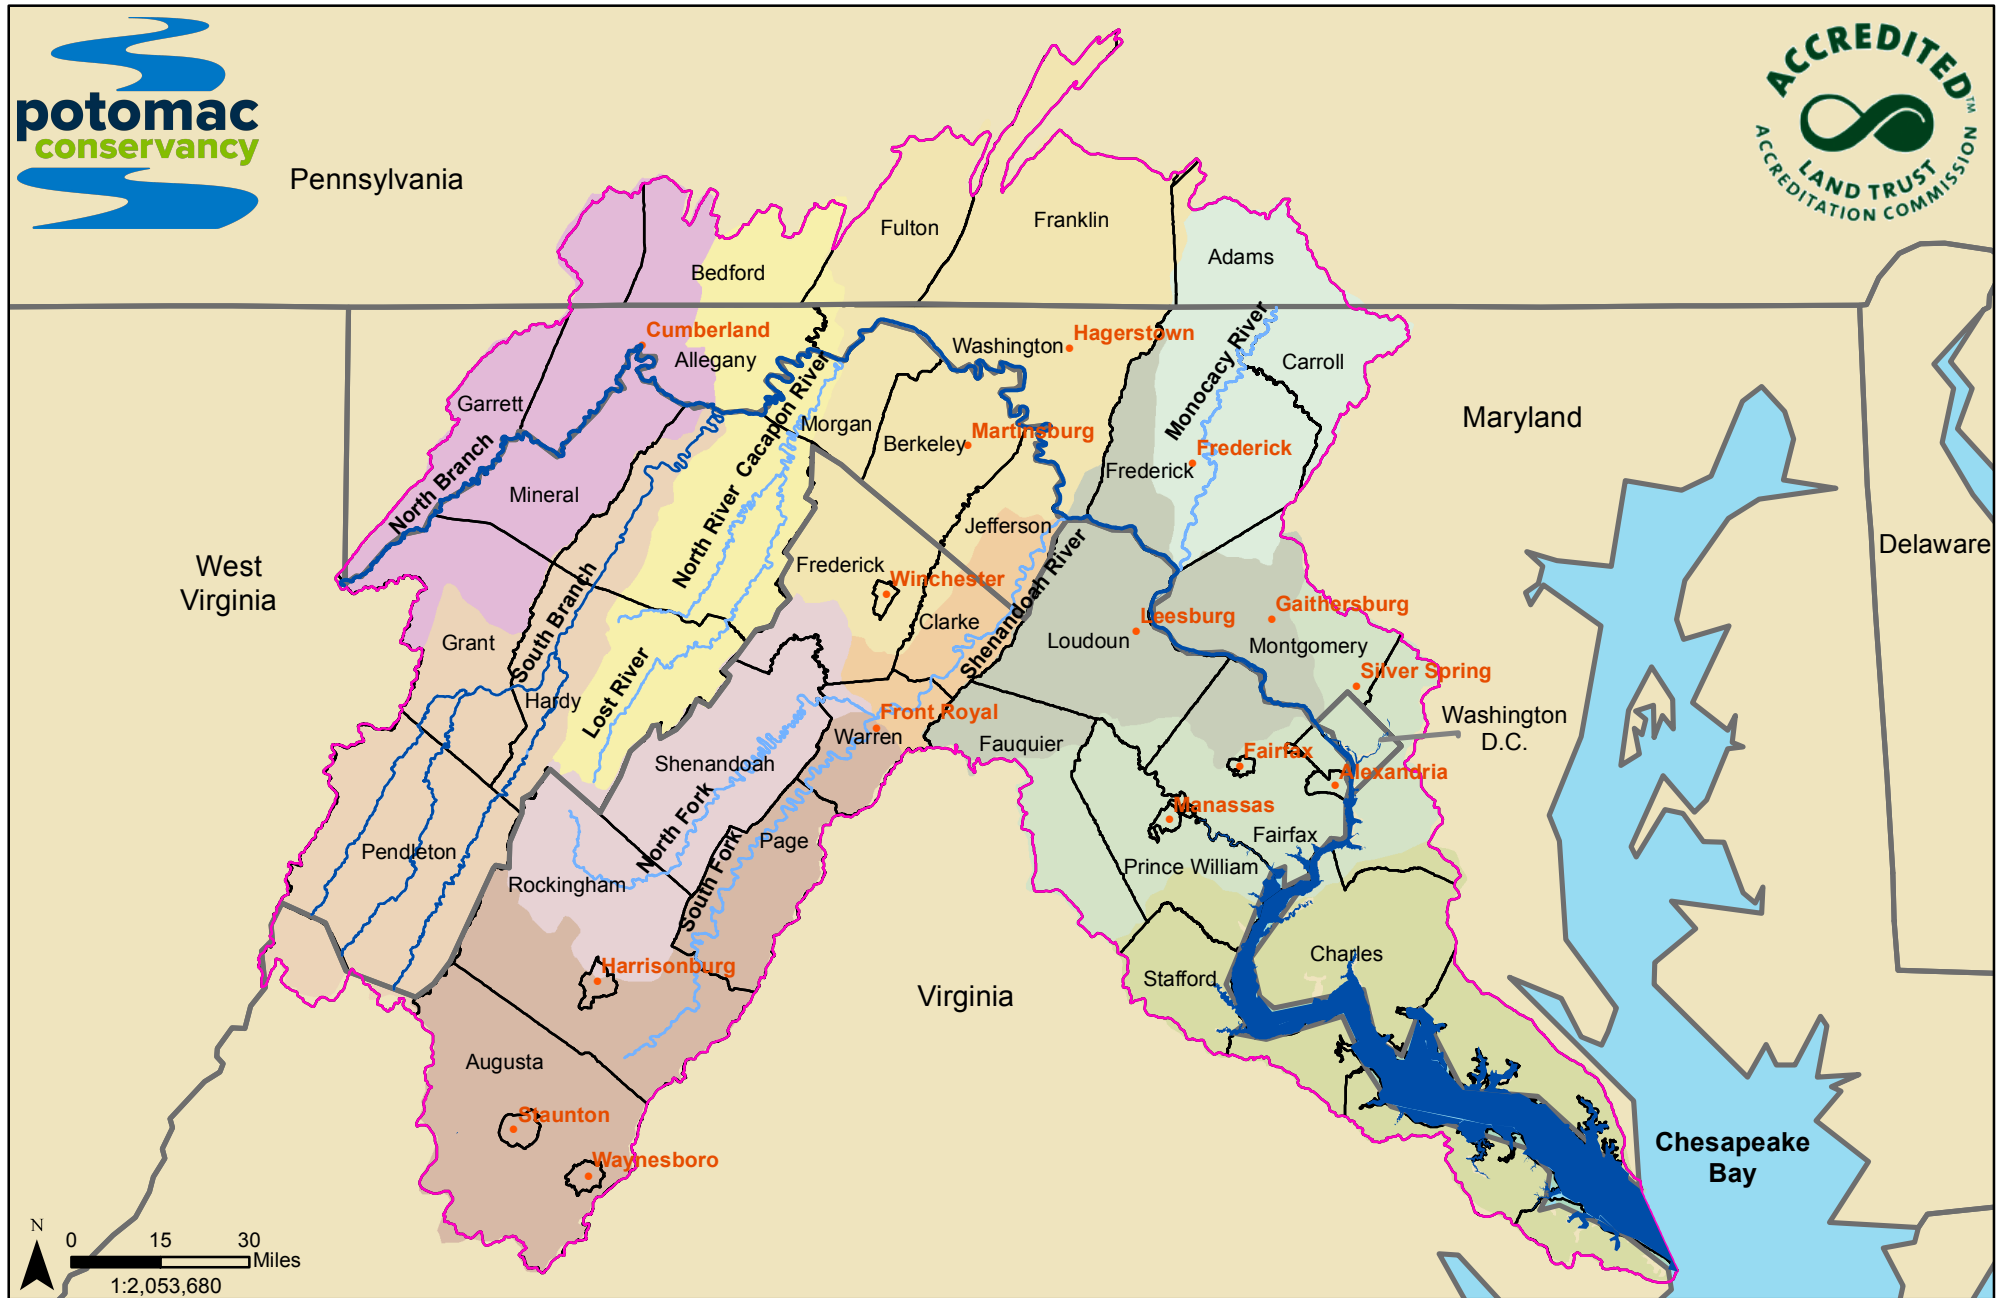

POTOMAC RIVER WATERSHED & SUB-WATERSHEDS

	Potomac River Watershed		States
	Potomac River		Counties
	Major Tributaries		Major Cities

Sub-Watersheds			
	Cacapon-Town		Monocacy
	Conococheague-Opequon		North Branch Potomac
	Lower Potomac		North Fork Shenandoah
	Middle Potomac-Anacostia-Occoquan		Shenandoah
			South Branch Potomac
			South Fork Shenandoah

potomac.org/lands

For stewardship purposes only. Not to be used as a survey.
Map created by Potomac Conservancy (TL) 1/2014. 2003 Watershed Boundary.