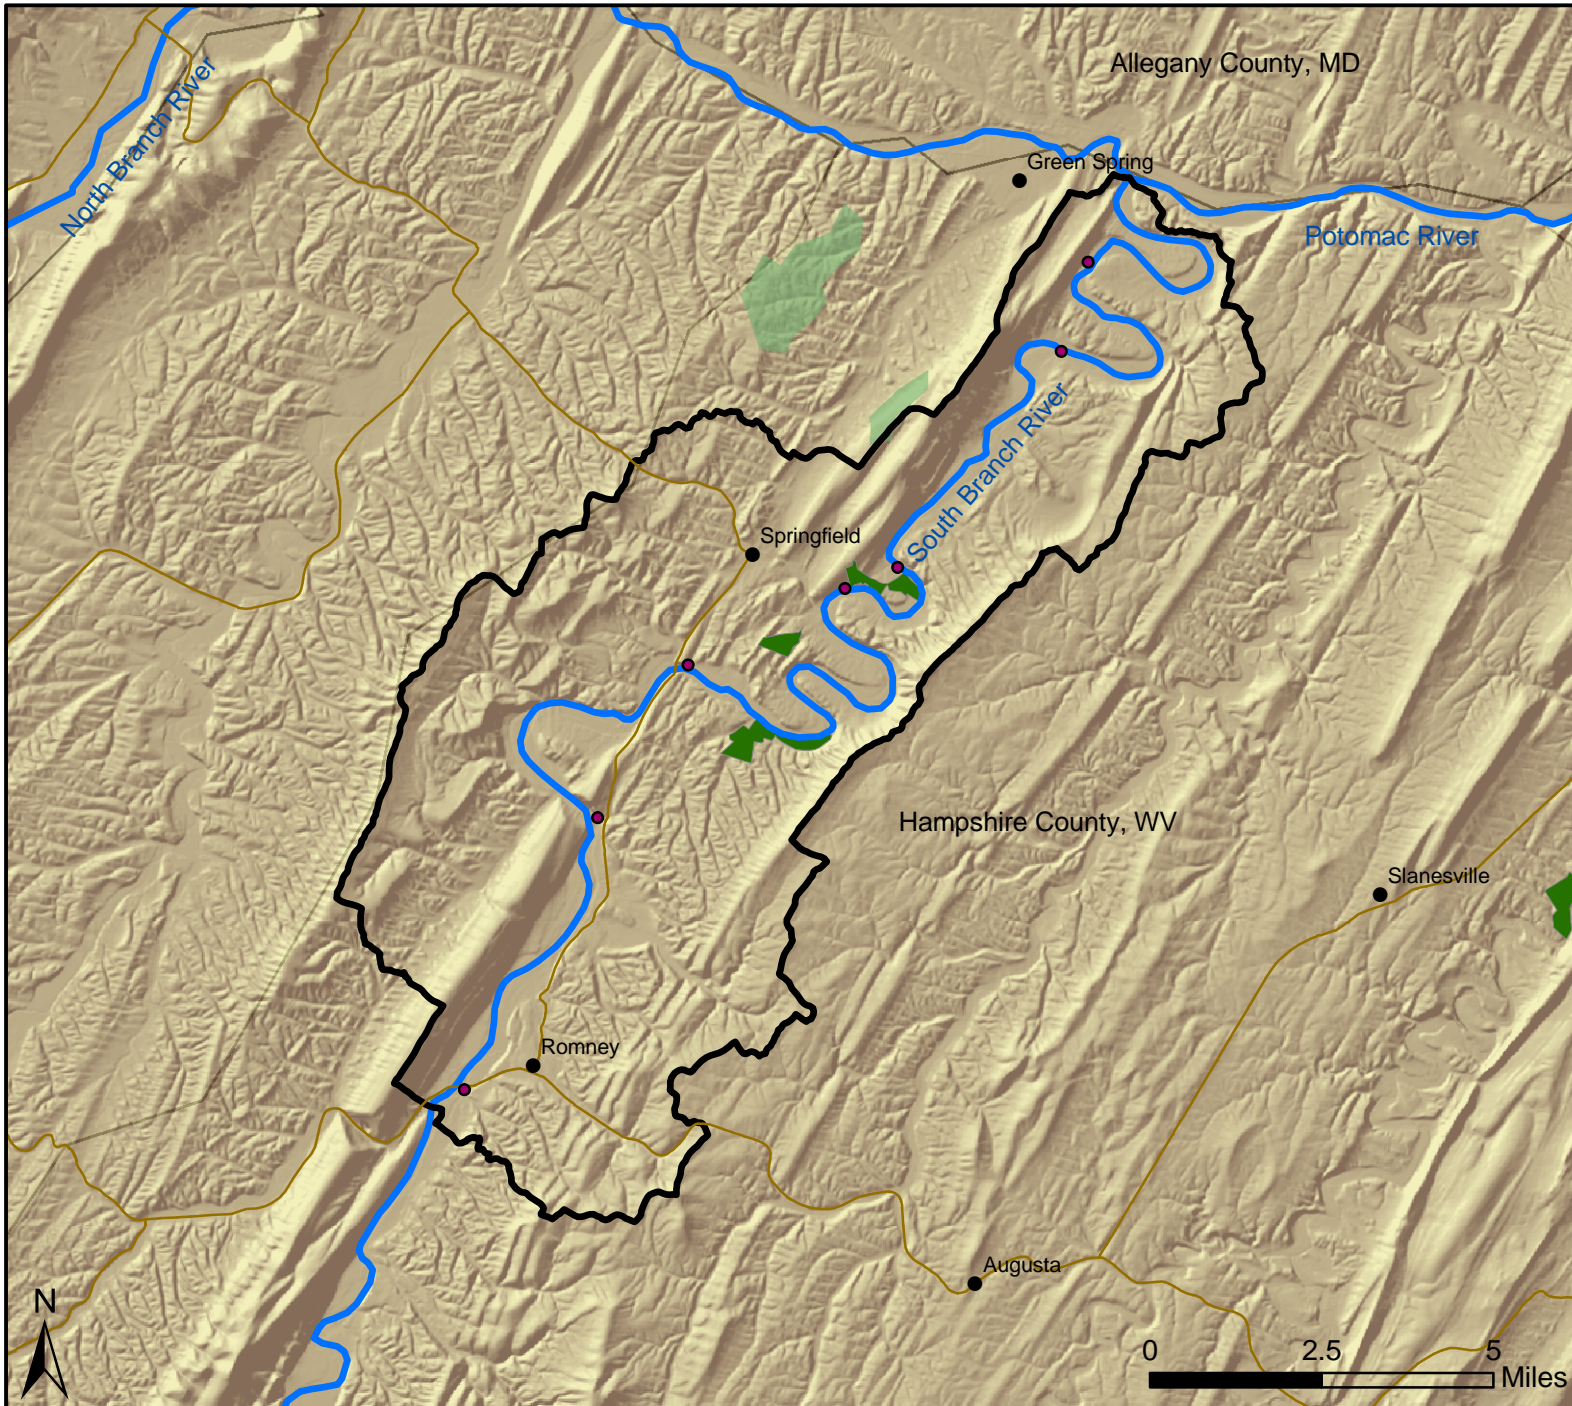

Lower South Branch Potomac River Watershed

Legend

- Boat Launches
- Roads
- ▭ Lower S. Branch watershed
- S. Branch of Potomac River
- Conservation Easements
- Protected Public Land

Map by Potomac Conservancy
March 2011.
Source: sb_watershed_map.mxd