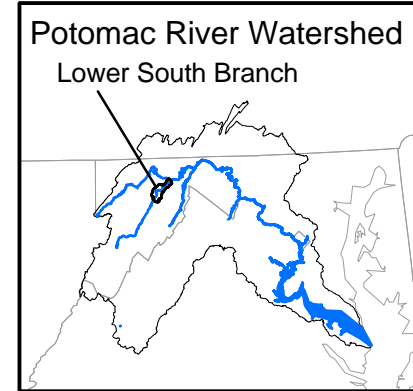

Lower South Branch Potomac River Watershed

Legend

- Boat Launches
- Roads
- ▭ Lower S. Branch watershed
- S. Branch of Potomac River
- Conservation Easements
- Protected Public Land

Map by Potomac Conservancy
March 2011.
Source: sb_watershed_map.mxd